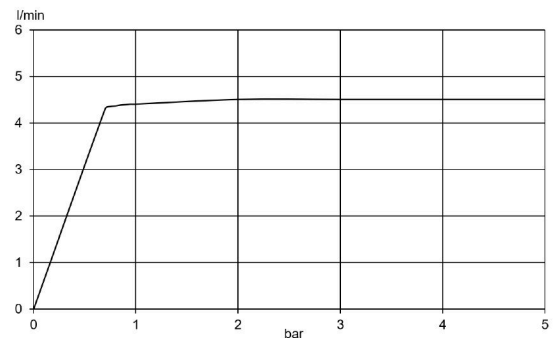

WASCHSCHÜSSEL- EINHANDMISCHER DN 15

202980515

Waschtischarmaturen

KLUDI 

Technical Specification

Series:	KLUDI-NOVA FONTE
Color:	Chrom
Dimensions:	18.8 x 3.6 x 33.5cm
Farbe:	[object Object]
Hebeltyp:	Single
Wassereffizienz:	Moderate
Installationstyp:	Deck-mounted

Name:

- KLUDI-NOVA FONTE PURA
- Waschschüssel-Einhandmischer DN 15
- Flügelgriff, Metall
- Einlochmontage
- Keramik-Kartusche
- Caché Eco s-pointer Luftsprudler M 18,5 x 1
- Durchflussmenge 4,5 l/min bei 3 bar
- ohne Ablaufgarnitur
- flexible Anschlüsse G 3/8
- mit Schaftbefestigung

Dimensions: All dimensions in mm. Tolerance of vitreous china & fireclay items: $\hat{A}\pm 5\%$ for below 200mm and $\hat{A}\pm 3\%$ for above 200mm; for all other items tolerance $\hat{A}\pm 1\%$. Note: Due to a continuing development program to improve design and performance, the manufacturer reserves all rights to vary specifications without prior information. Please note accessories are for photographic use only.