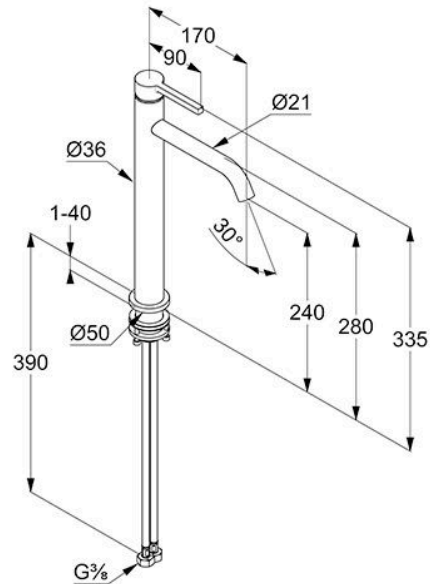

WASCHSCHÜSSEL- EINHANDMISCHER DN 15

202980515

Waschtischarmaturen

KLUDI 

Technical Specification

Series:	KLUDI-NOVA FONTE
Color:	Chrom
Dimensions:	18.8 x 3.6 x 33.5cm
Farbe:	[object Object]
Hebeltyp:	Single
Wassereffizienz:	Moderate
Installationstyp:	Deck-mounted

Name:

- KLUDI-NOVA FONTE PURA
- Waschschüssel-Einhandmischer DN 15
- Flügelgriff, Metall
- Einlochmontage
- Keramik-Kartusche
- Caché Eco s-pointer Luftsprudler M 18,5 x 1
- Durchflussmenge 4,5 l/min bei 3 bar
- ohne Ablaufgarnitur
- flexible Anschlüsse G 3/8
- mit Schaftbefestigung

Dimensions: All dimensions in mm. Tolerance of vitreous china & fireclay items: $\hat{A}\pm 5\%$ for below 200mm and $\hat{A}\pm 3\%$ for above 200mm; for all other items tolerance $\hat{A}\pm 1\%$. Note: Due to a continuing development program to improve design and performance, the manufacturer reserves all rights to vary specifications without prior information. Please note accessories are for photographic use only.